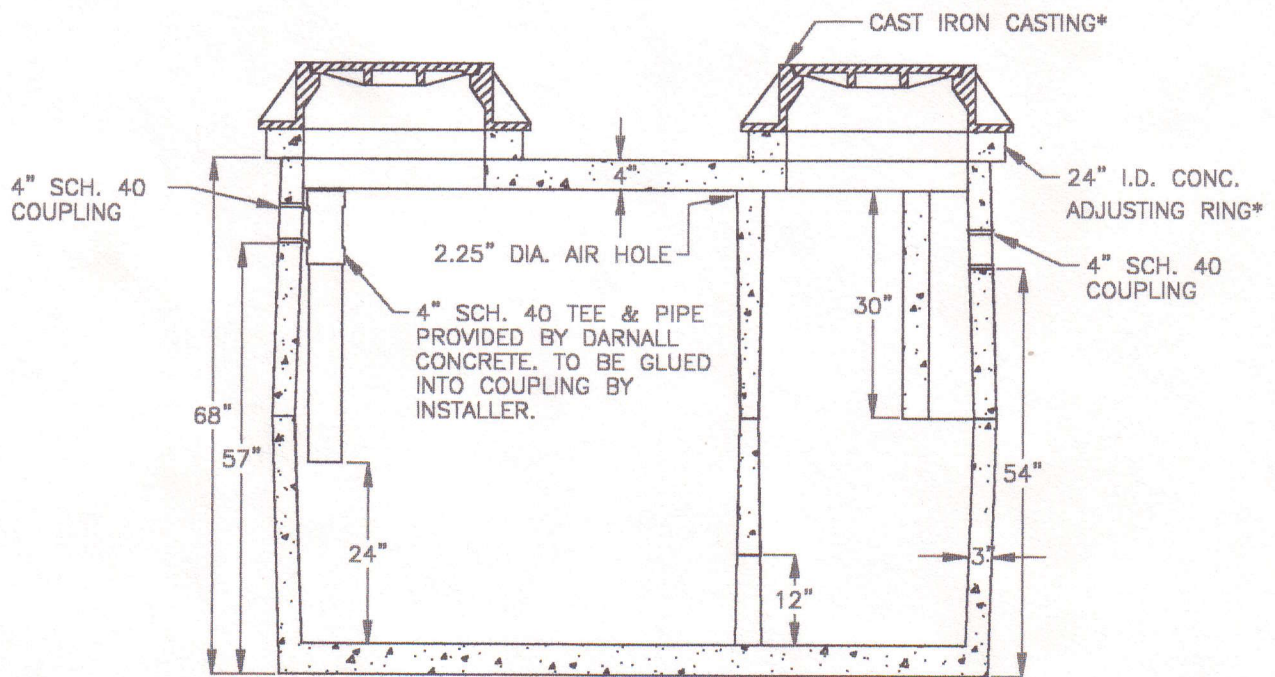

TOP VIEW

CUT AWAY SIDE VIEW

\* CASTINGS AND RISER RINGS NOT INCLUDED IN GREASE TRAP PRICE.

DARNALL CONCRETE PRODUCTS COMPANY
1000 GALLON GREASE TRAP DETAIL
DRAWING DATE: JULY 5, 1995