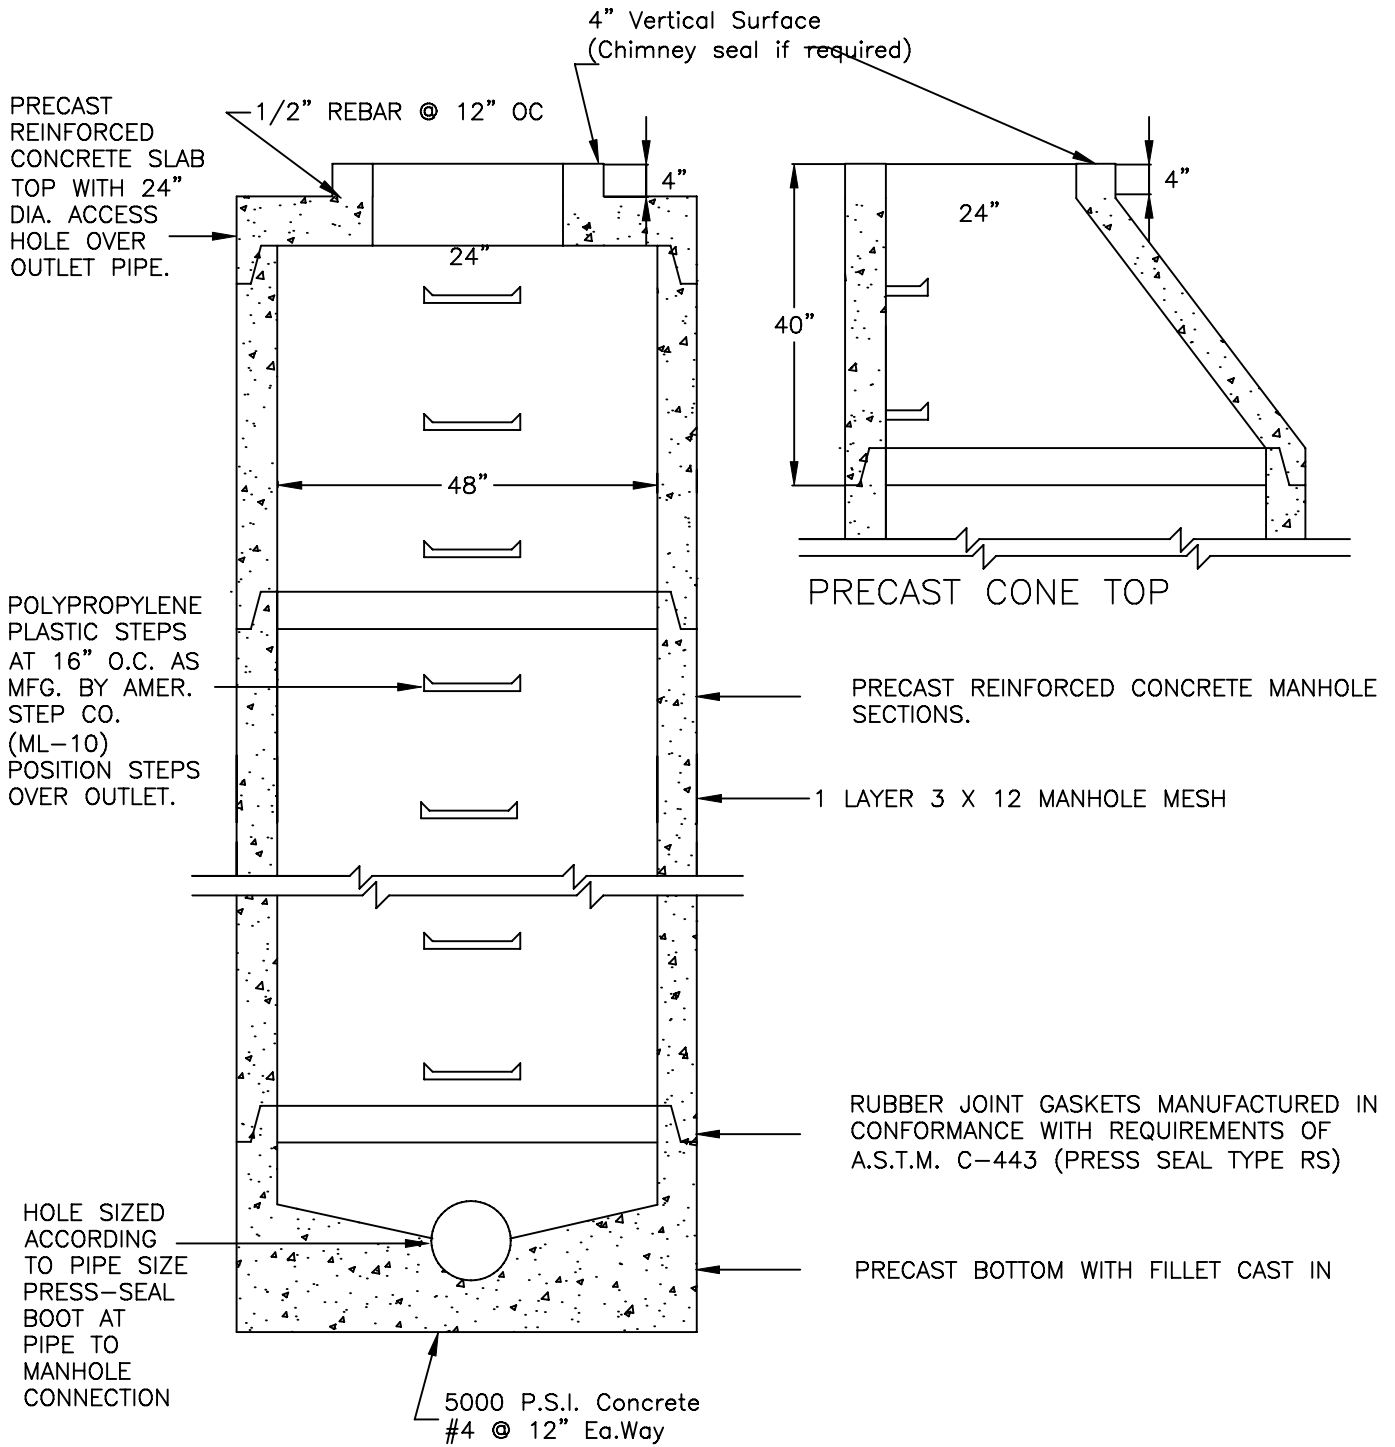

4' DIA. SANITARY SEWER MANHOLE(TYP) – Chimney Seal

DARNALL CONCRETE PRODUCTS
6/1/11
4' Dia. Sanitary Sewer – Chimney Seal