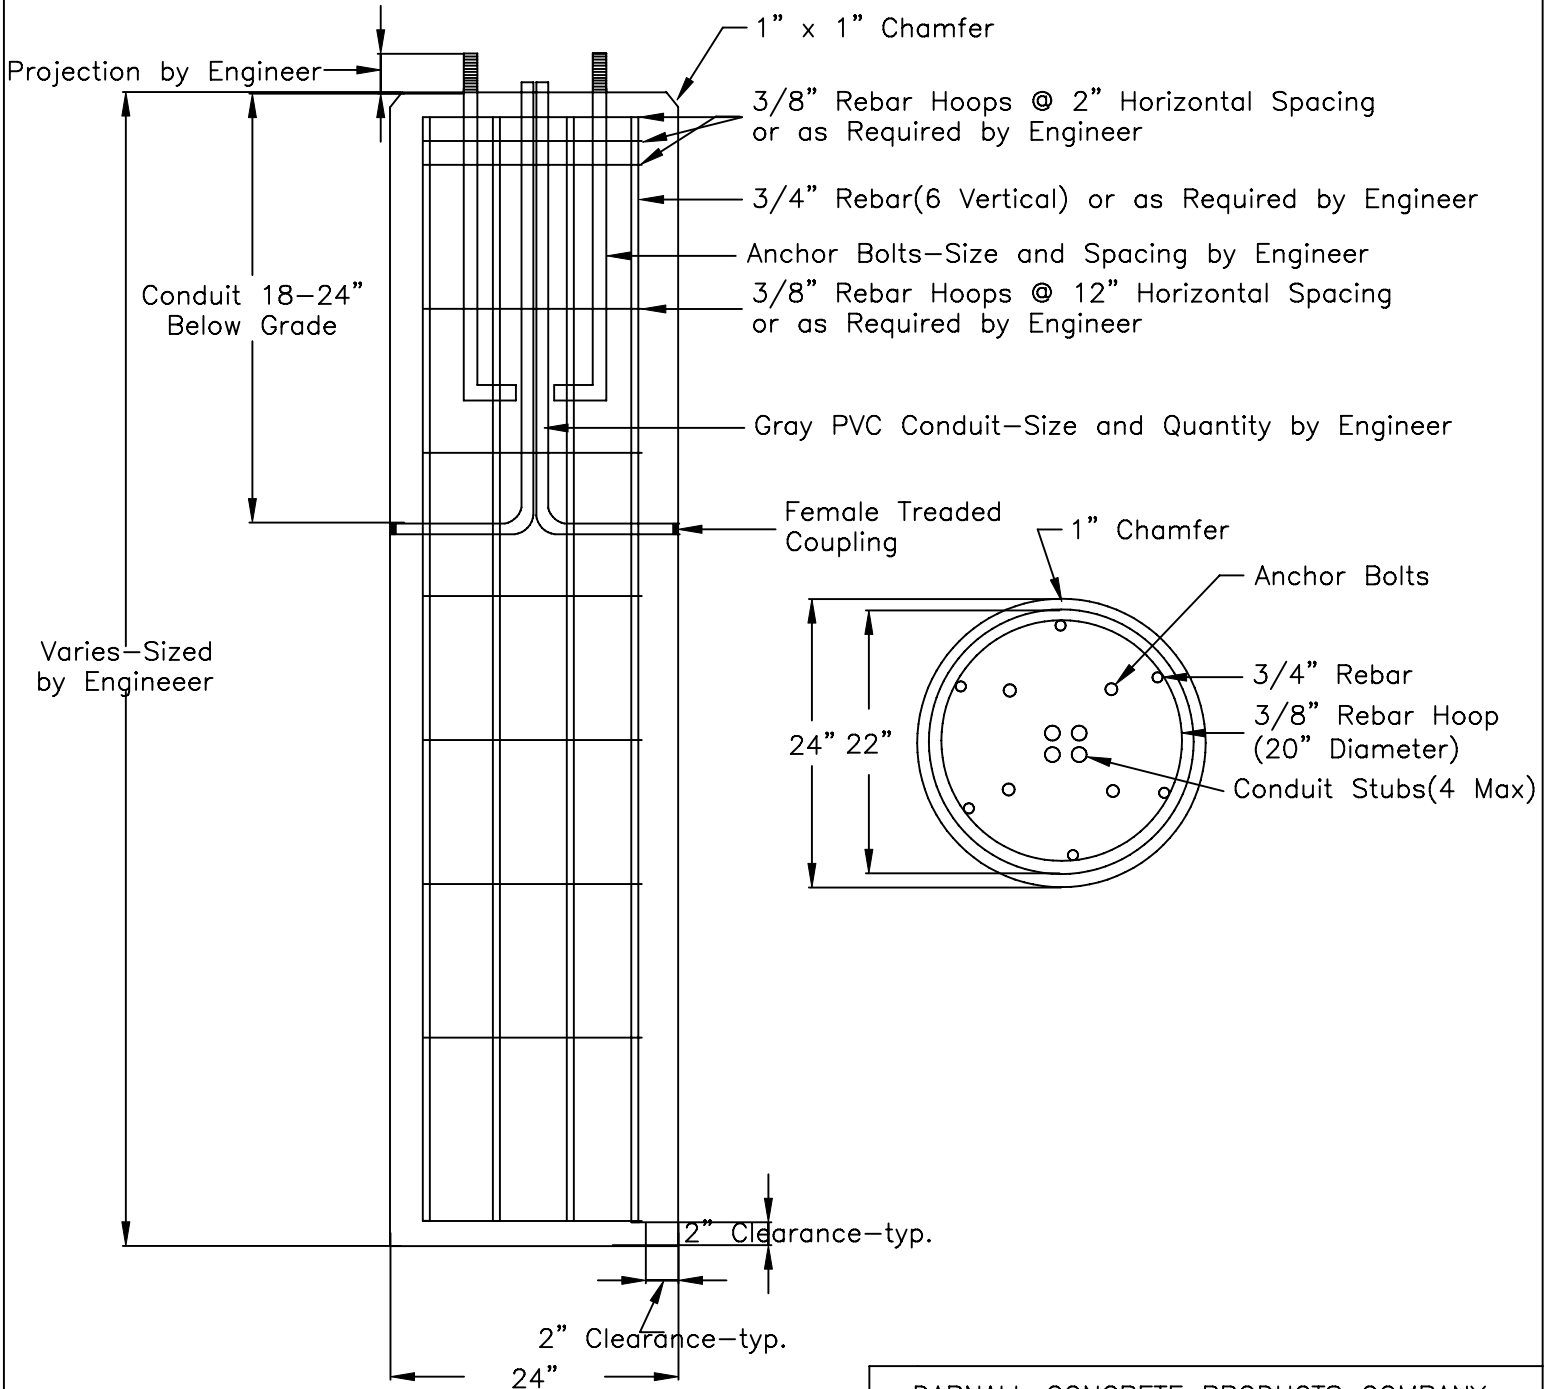

Standard Precast Light Post Base

DARNALL CONCRETE PRODUCTS COMPANY
Standard Precast Light Post Base
6/27/2012