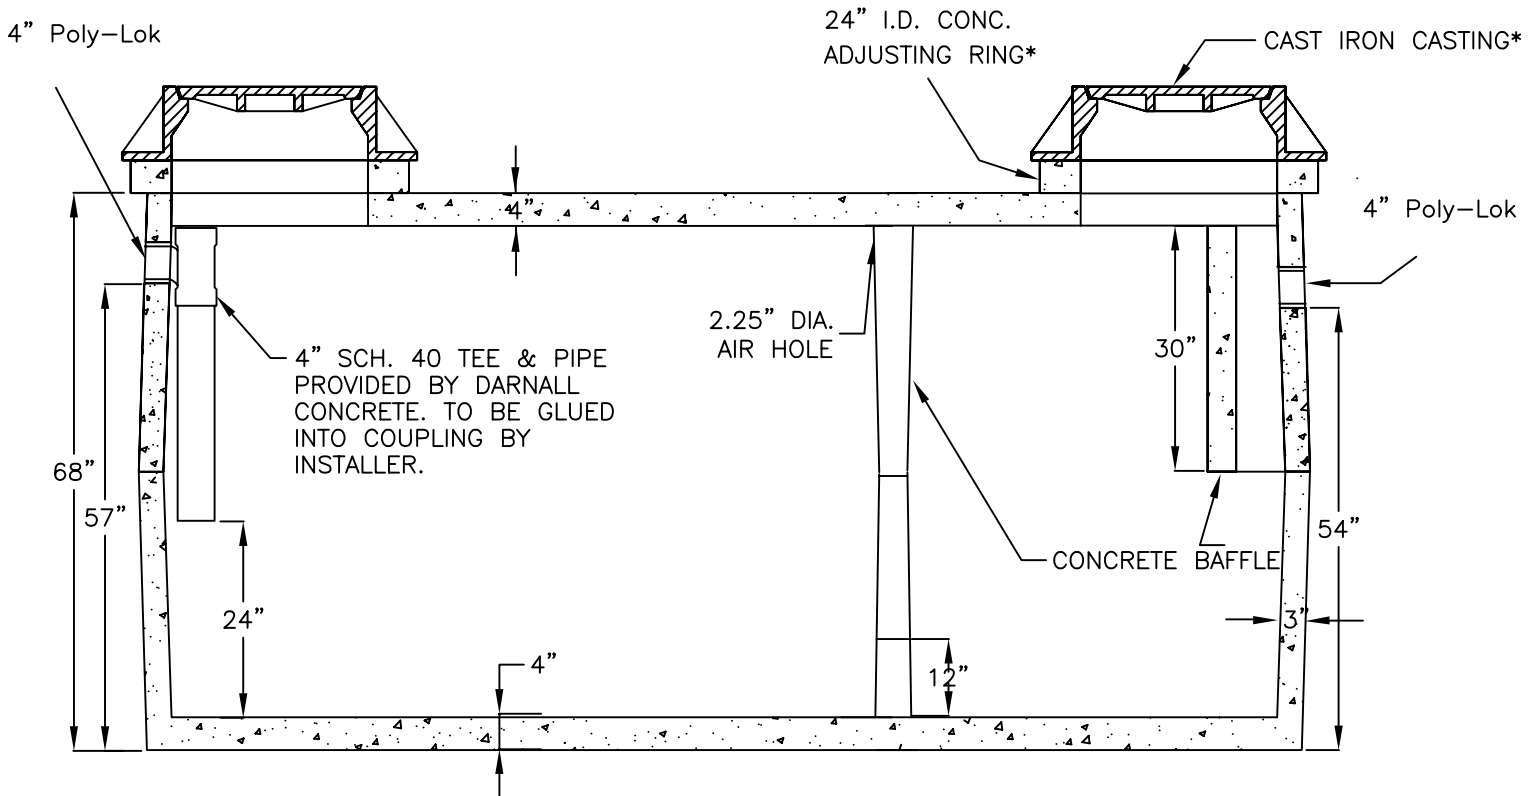

TOP VIEW

CUT AWAY SIDE VIEW

\* CASTINGS AND RISER RINGS NOT INCLUDED IN GREASE TRAP PRICE.

DARNALL CONCRETE PRODUCTS COMPANY
1500 GALLON GREASE TRAP DETAIL
DRAWING DATE: JANUARY 11, 1999